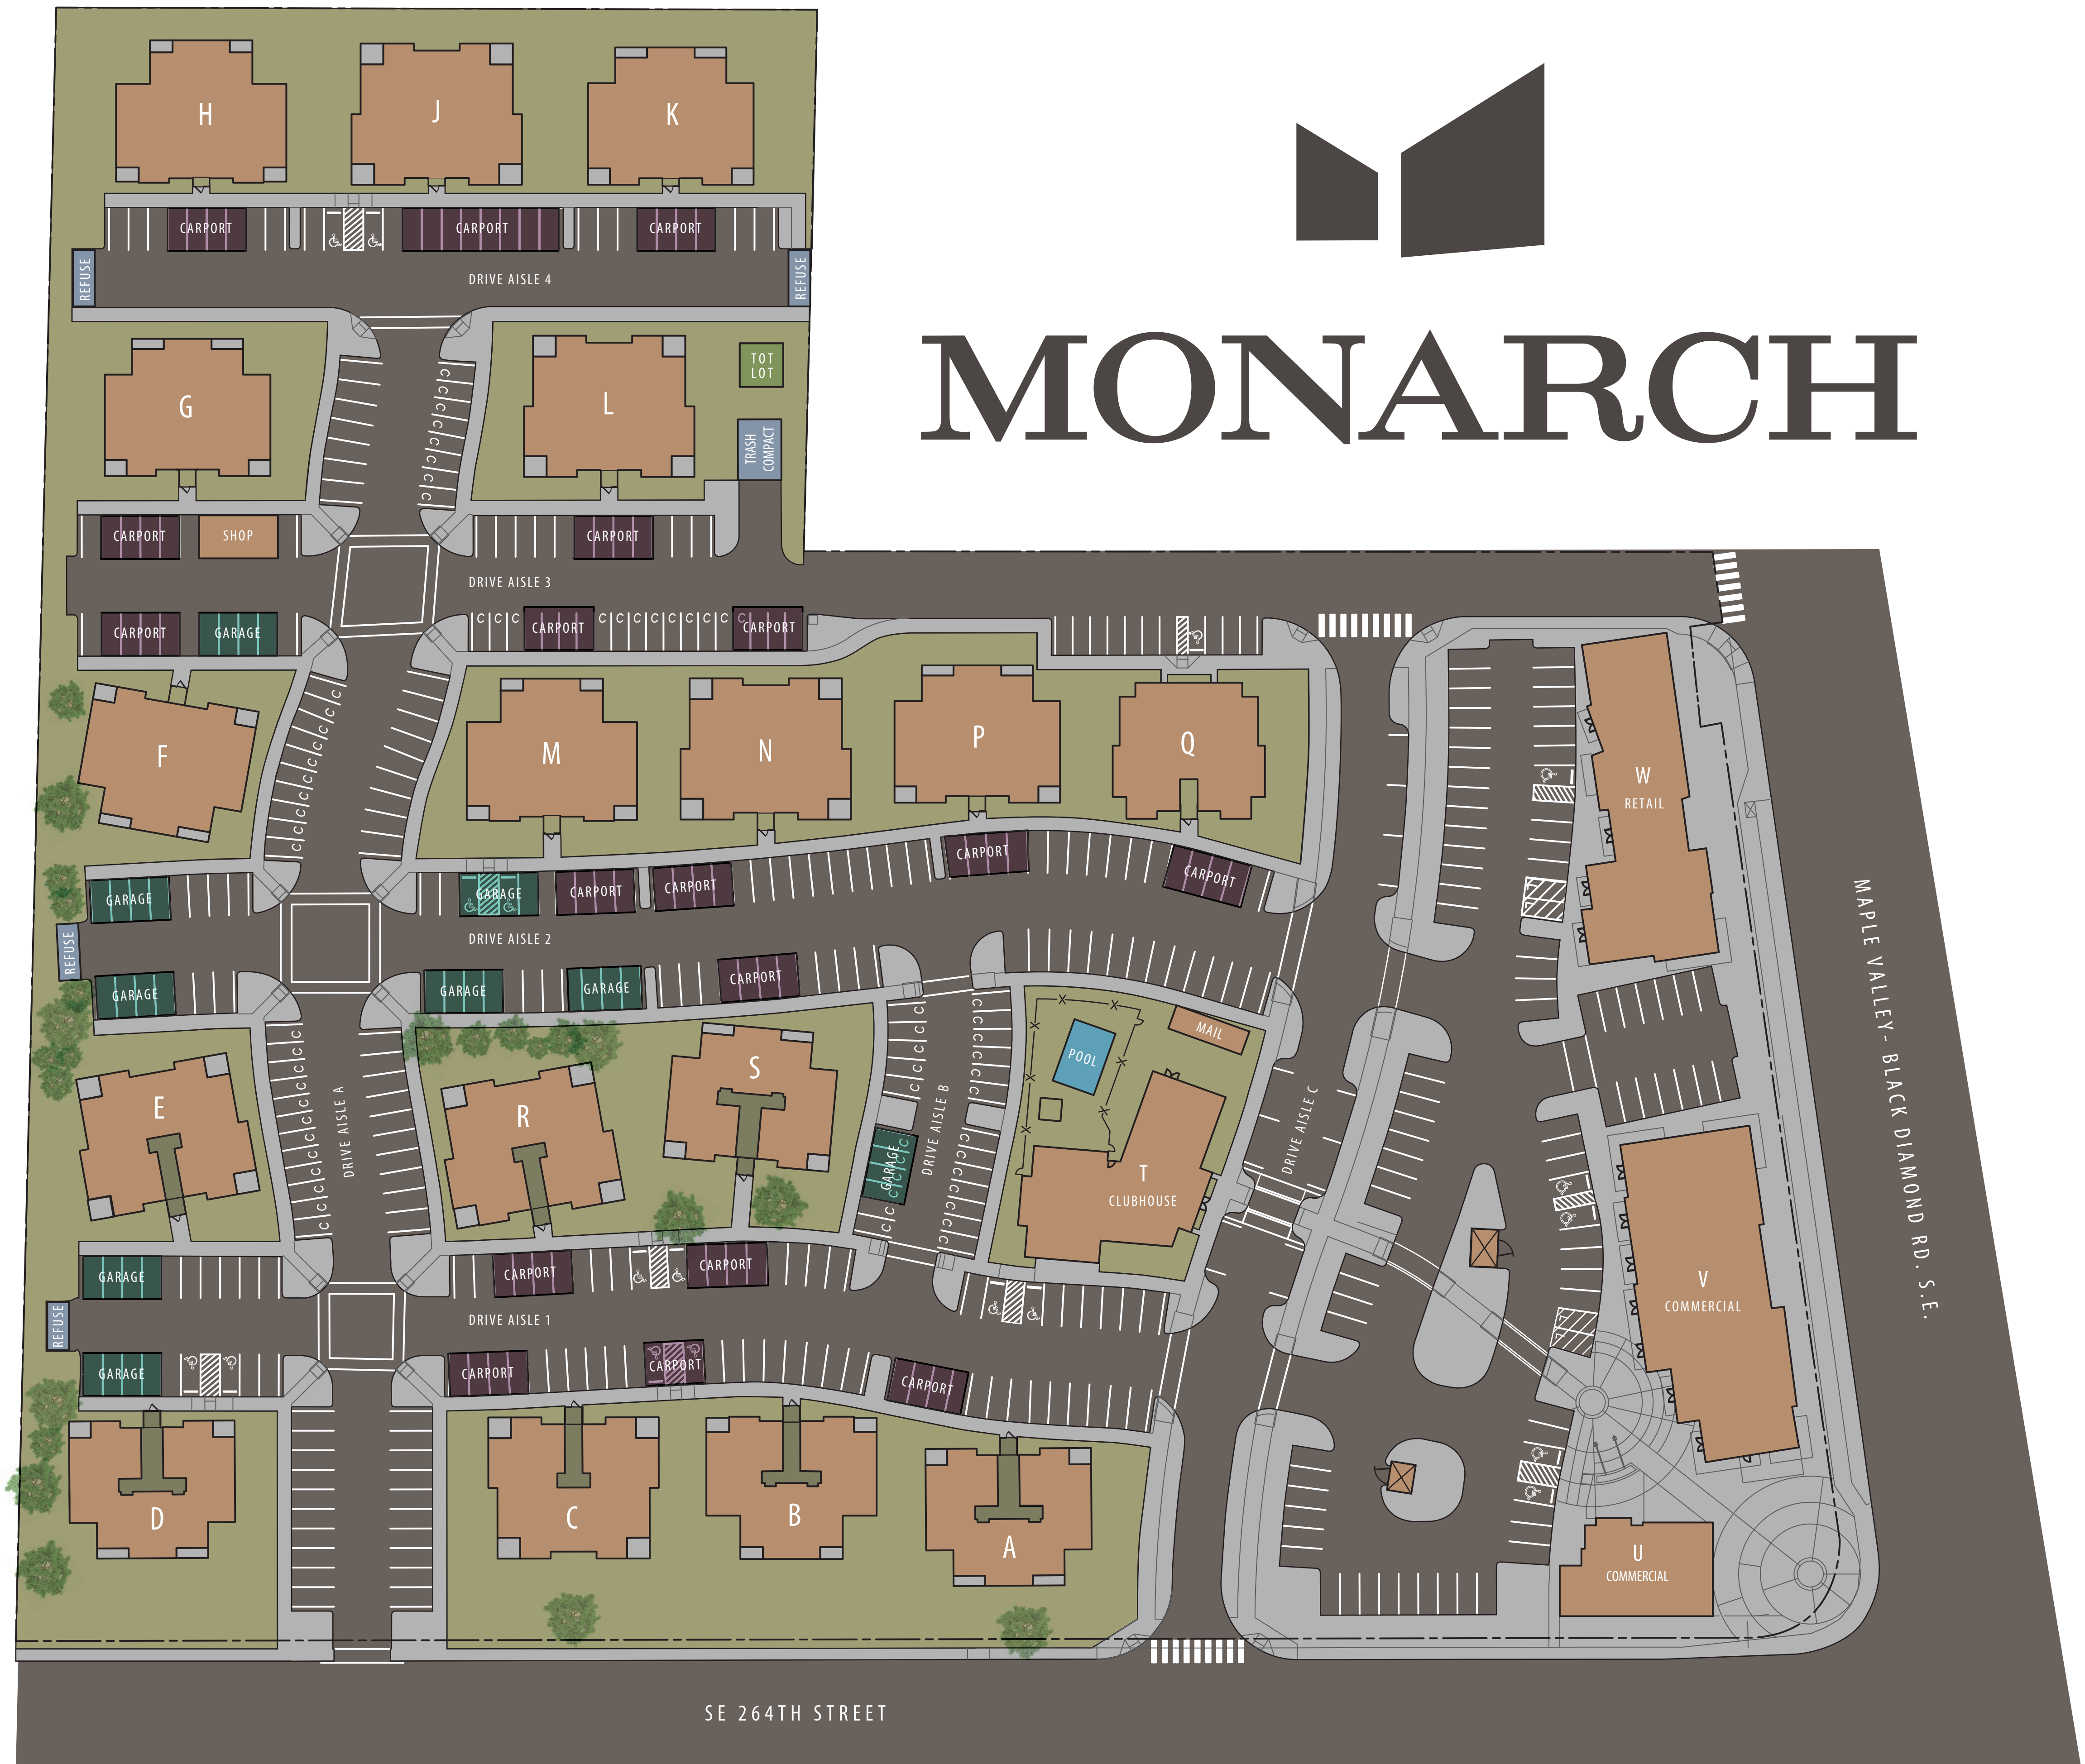

# MONARCH

SE 264TH STREET

MAPLE VALLEY - BLACK DIAMOND RD. S.E.