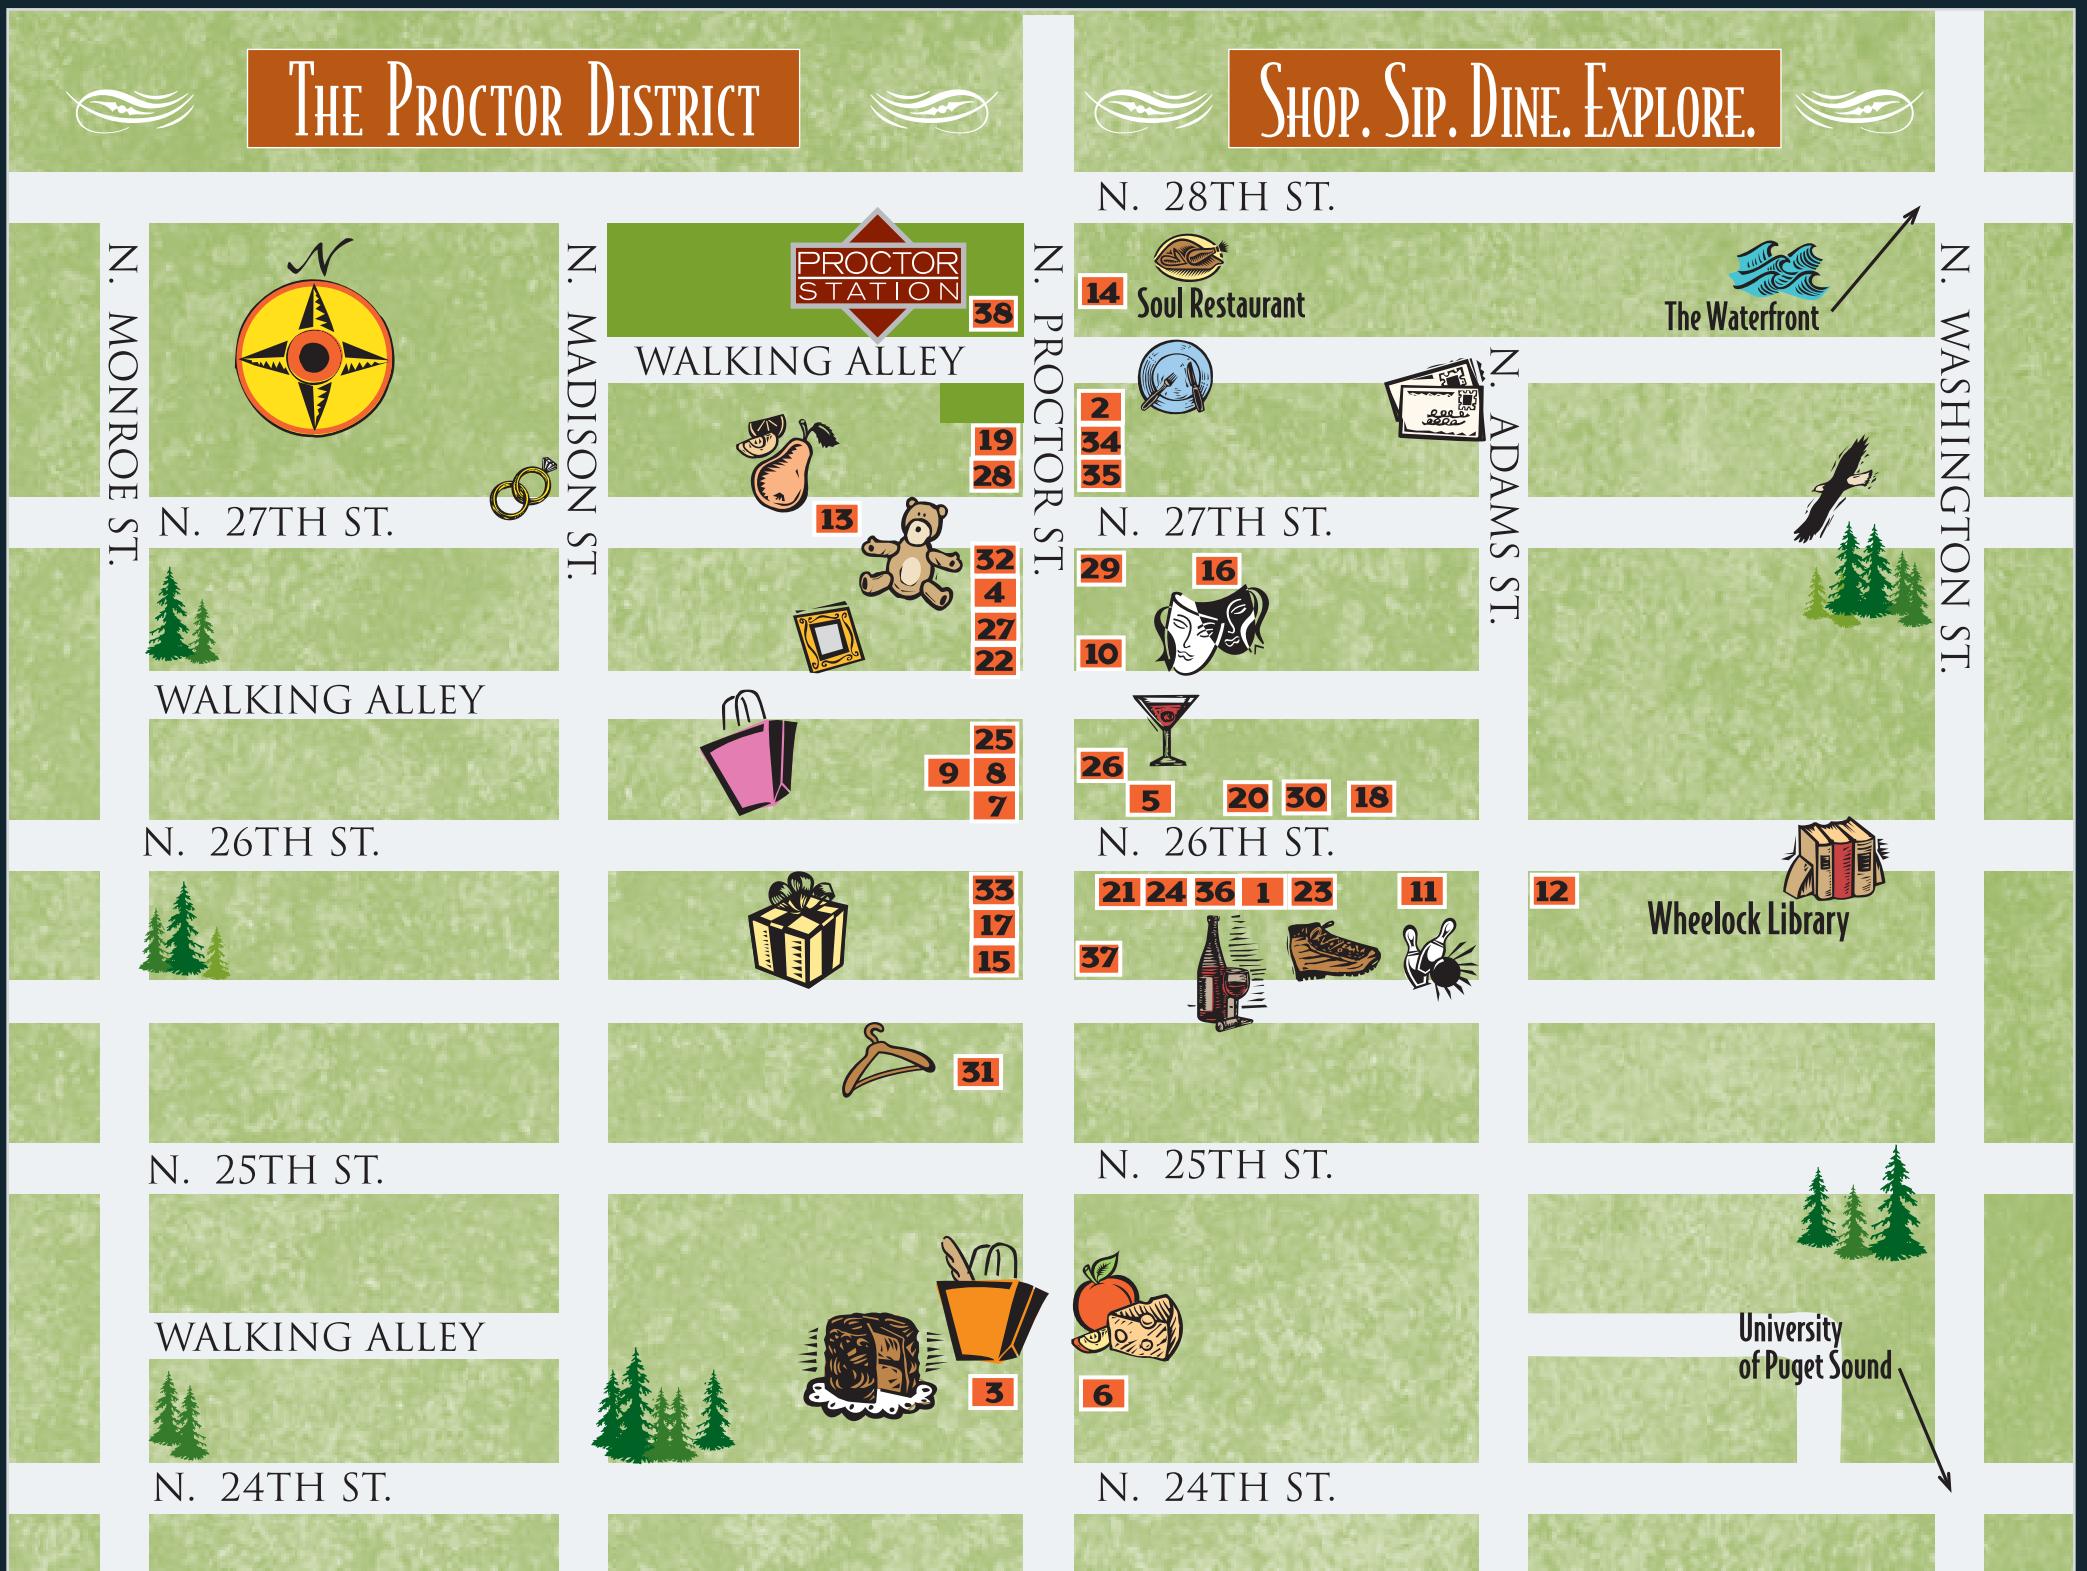

THE PROCTOR DISTRICT

SHOP. SIP. DINE. EXPLORE.

EXPLORE PROCTOR

Dine and Drink

- 1** G. Donnalson's
- 2** Knapp's Resturant
- 3** Metropolitan Market
- 4** Northend Tavern
- 5** Pomodoro
- 6** Safeway
- 7** Starbucks
- 8** Subway
- 9** Viva 4 Life

Play

- 10** Blue Mouse Theatre
- 11** Chalet Bowl & 26th Street Café
- 12** Mason Plaza
- 13** Proctor Farmer's Market
- 14** Yoga Palace

Shopping

- 15** American Cancer / Discovery Shop
- 16** Blooming Kids
- 17** Blue Goodwill Boutique
- 18** Chirp and Company
- 19** Colors
- 20** Compass Rose
- 21** Connections Fine Jewelry
- 22** Envy
- 23** Fleet Feet
- 24** Jasminko
- 25** Megs and Mo
- 26** Minor Details
- 27** Museum Quality Framing
- 28** Pacific Northwest Shop
- 29** Playback Sports
- 30** Proctor Art Gallery
- 31** Sonjas Clothes To Live In

Shopping (cont.)

- 32** Teaching Toys
- 33** The UPS Store
- 34** Wags

Health and Beauty

- 35** FoxFire Salon & Spa
- 36** Julie's Hair Care
- 37** Refinery Style Bar

Services

Please Visit Our Website for a Complete List of Our Services
www.theproctordistrict.com